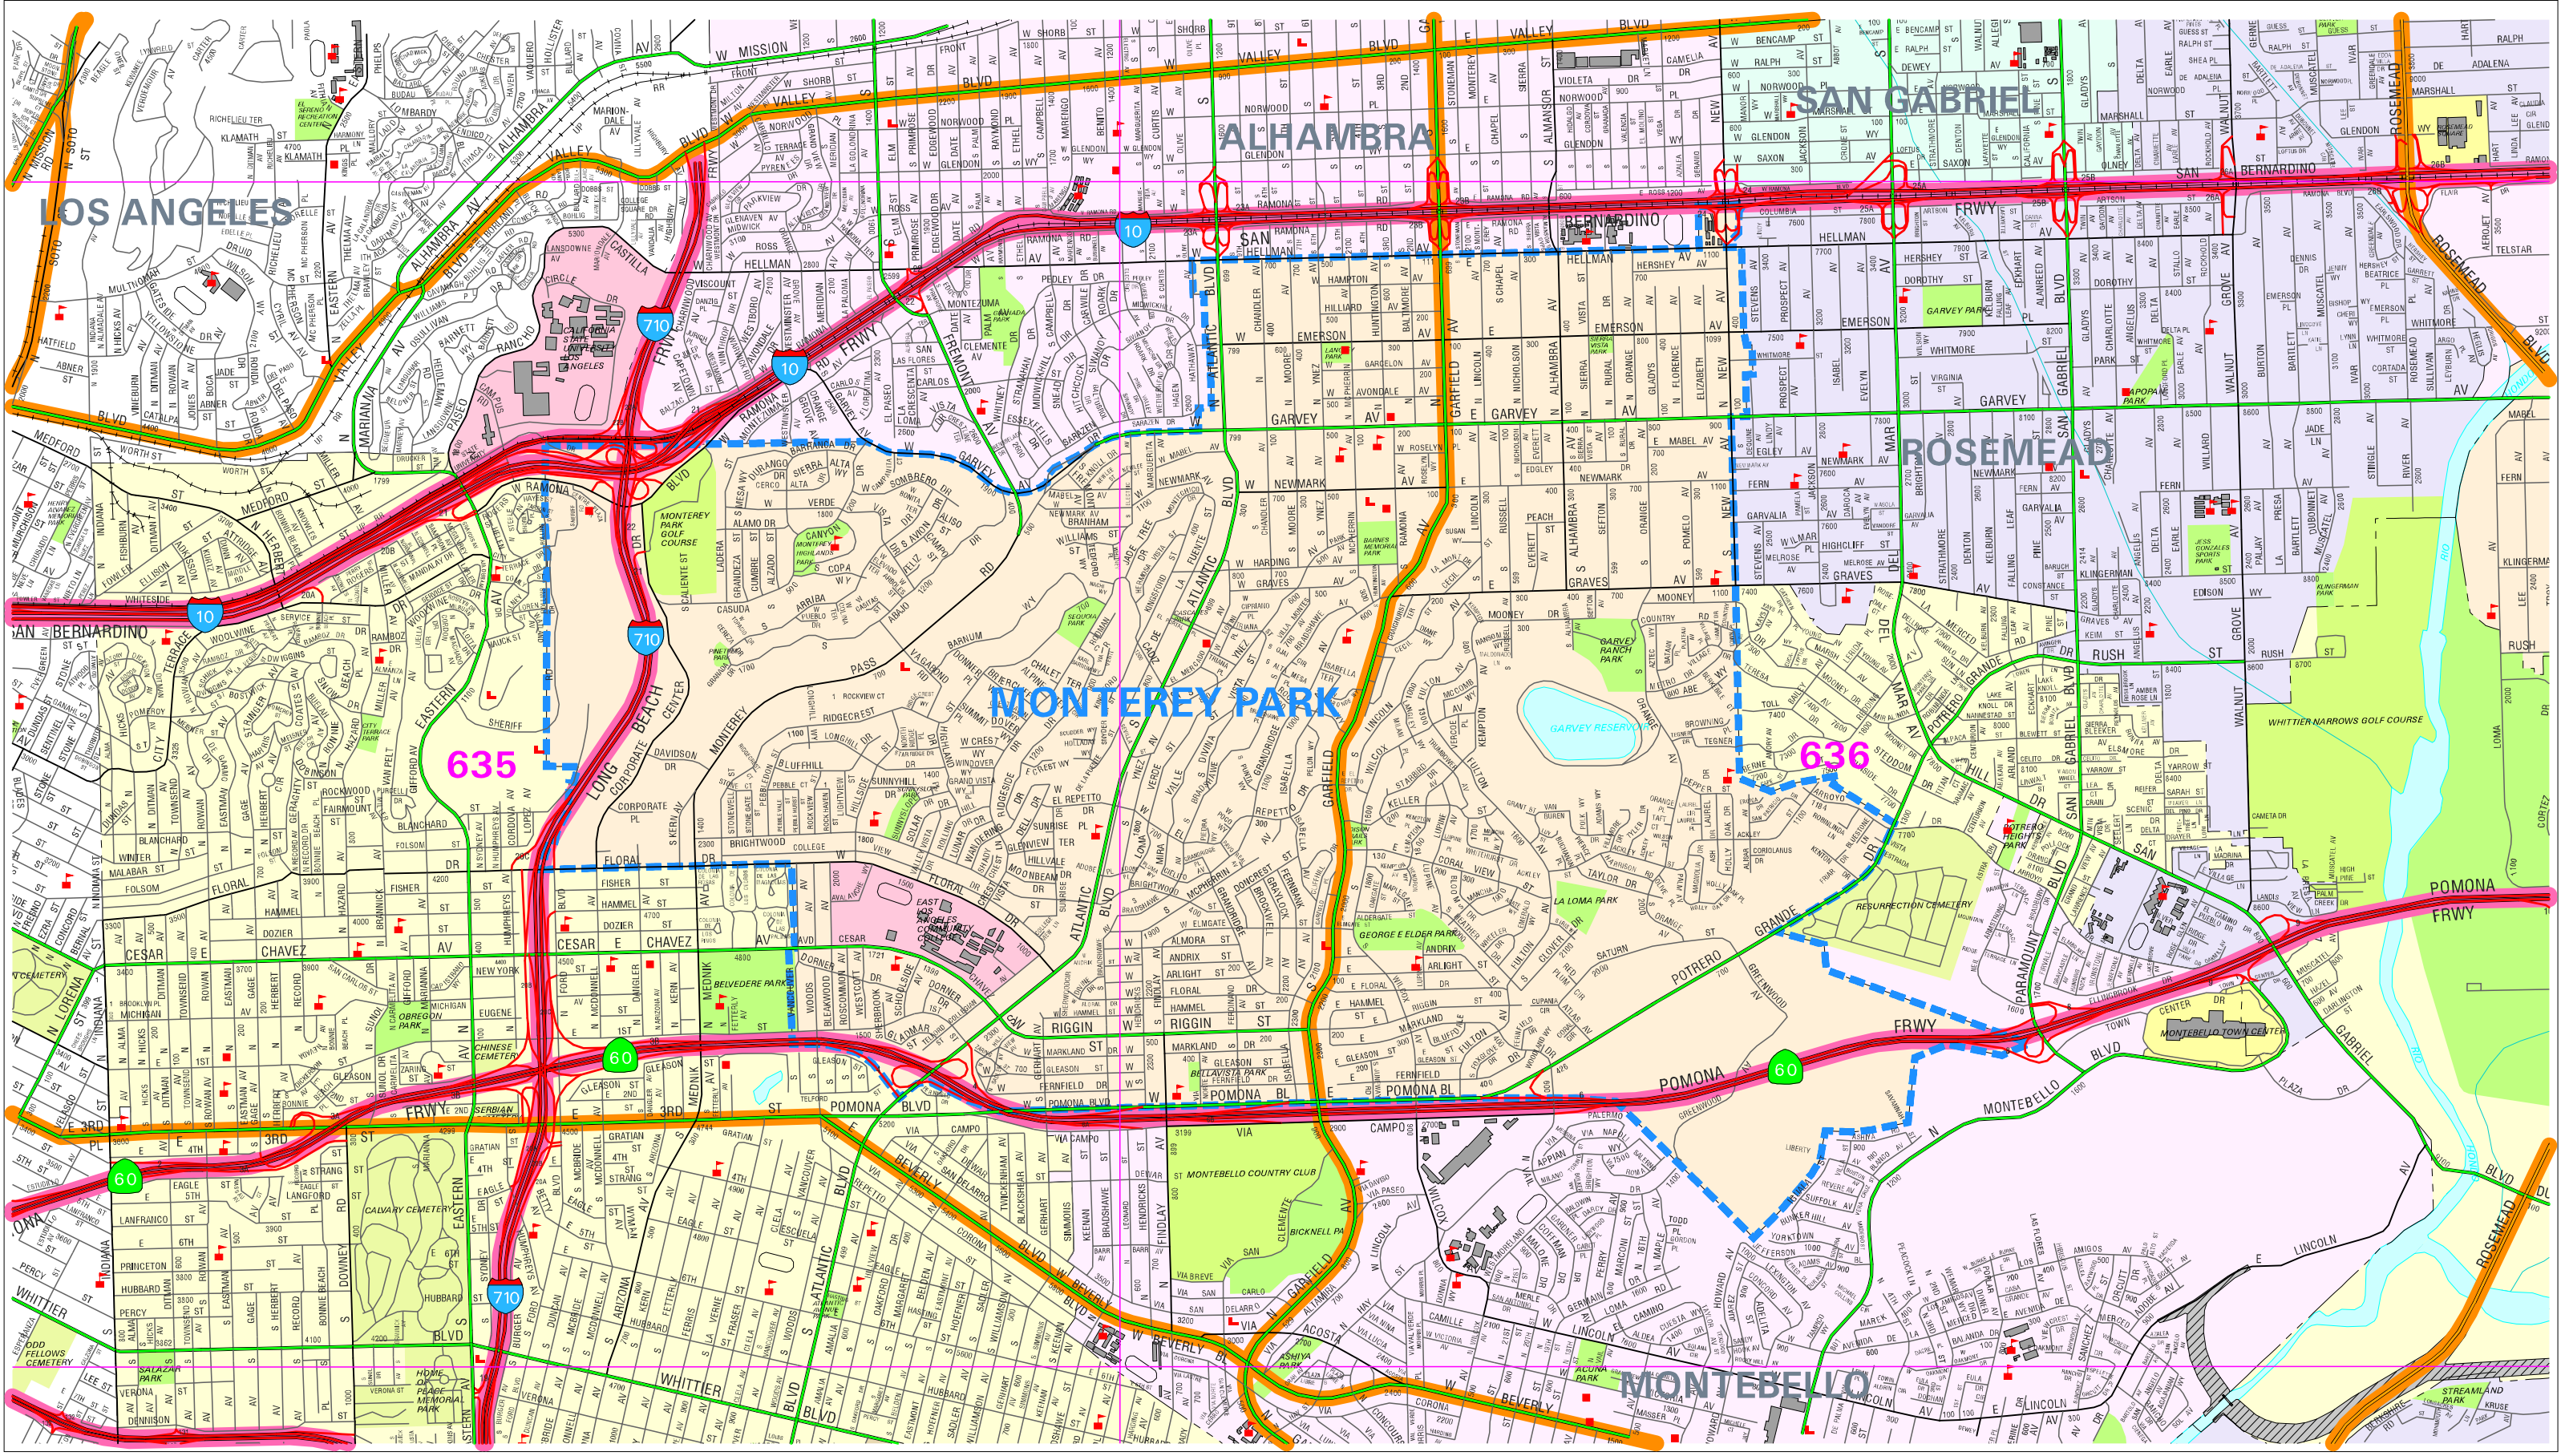

- City Boundary
- Freeway Disaster Route
- Disaster Route
- Thomas Guide Page Grid

CITY OF MONTEREY PARK

(Map Size: 17" x 11")

AML:s:arcspacelw:dservices:aml:dir:montereypark:aml Prepared by: DLACY